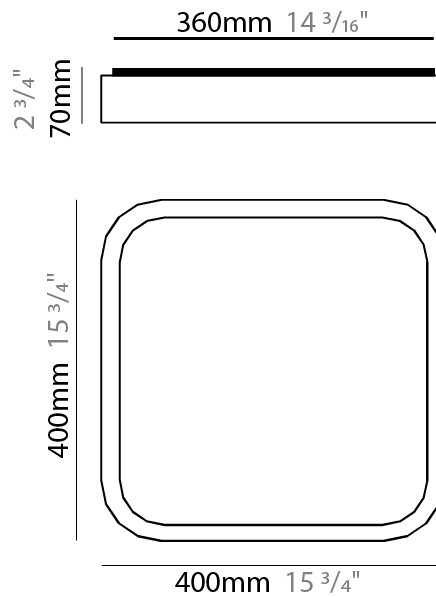

NATURE SURFACE

D112018-

base number   Color
Temperature

PROJECT	_____
TYPE	_____
SPECIFIER	_____
QUANTITY	_____
DATE	_____

1. To build a product code in our configurator select the specify button on the base model # product page
2. To build a manual product code on this datasheet choose from the options listed below in blue font and add the suffix to the base model #

GENERAL

Series: Nature _____
Brand: Ole _____
Division: Design _____
Mounting Type: Surface _____
Mounting Location: Ceiling _____
Subcategory: Ambient _____

PHYSICAL

Shape: Square _____
Length (mm): 400 _____
Length (in): 15 3/4 _____
Width (mm): 400 _____
Width (in): 15 3/4 _____
Height (mm): 70 _____
Height (in): 2 3/4 _____
Light Distribution: Direct _____
Diffuser: PMMA - Opal _____
Fixture Finish: OAK _____
Fixture Material: Metal / Wood _____

ELECTRICAL

Lamp Type: LED _____
Input Wattage (W): 25 _____
Dimming: Non-Dimmable / 0-10V Dimming _____
Driver Included: Yes _____
Driver Location: Integrated _____
Driver Type: Constant Current - Universal _____
Driver Class: Class 2 _____
Input Voltage (V): 120 - 277 _____
Constant Current (MA): 700 _____

LED

Color Temperature (°K): 3000 / 4000 _____
Max. Delivered Lumen (lm): 1057 / 1106 _____
CRI: >80 CRI _____
Lamp Life (hrs): 50000 _____

OPTICAL

RATINGS AND CERTIFICATIONS

Certified By: Certified for North American Standards _____
IP rating: IP20 _____